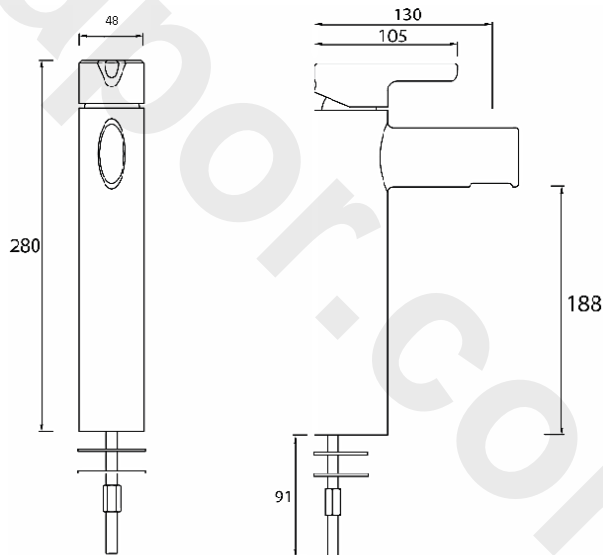

FLT TBAS C

FLUTE Tap Range Flute Tall Basin Mixer Chrome

Features:

- Brass constructed
- Clicker waste
- 35mm cartridge

Product Certifications:

For more products, visit our website:

Specification

Style:	Contemporary
Product Type:	Bathroom Taps
Finish/Colour:	Chrome
Main Construction Material:	Brass
Mount Type:	Deck Mounted
Handle Type:	Lever
Connection Inlet:	M10x15mm Compression Flexi Tails
Number of Tap Holes Required:	1
Valve/Cartridge Type:	35mm Cartridge
Plumbing System Suitability	All
Working Pressure Range:	Min. 0.2, Max. 5.0
Maximum Hot Water Temperature: °c	60
Maximum Dynamic Pressure: (bar)	5
Maximum Static Pressure: (bar)	10
Flow Type:	Single
Flow Rate: (l/min @ 3 bar)	19.9
Connection Outlet:	N/A
Isolation Included:	No

Dimensions (measurements in mm)

Flow Rates (l/min)

System Pressure (bar)	0.2	0.5	1	2	3	5
FLT TBAS C	4.7	7.8	11.3	16.2	19.9	25.6

TECHNICAL
DATA
SHEET

BRISTAN
TAPS & SHOWERS

D3